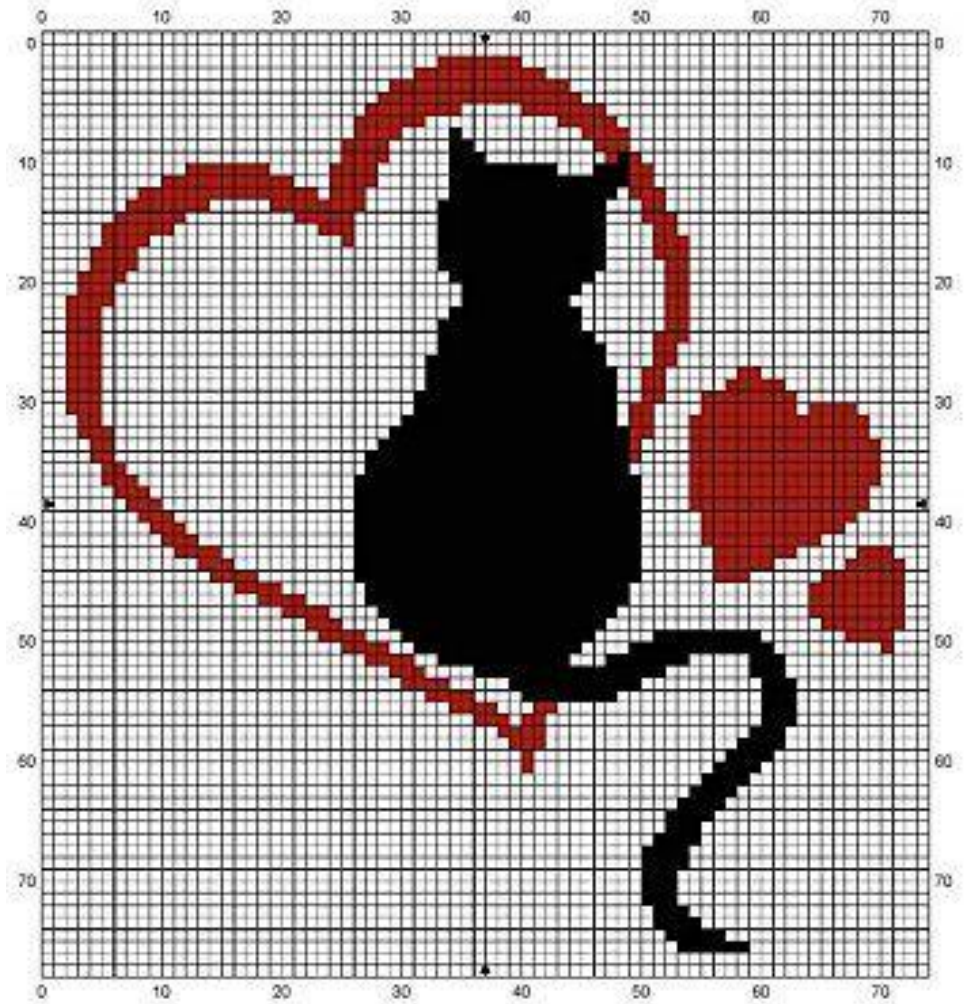

- | | | |
|--|--|--|
|  DMC White
840 |  DMC 310
654 |  DMC B5200
106 |
|--|--|--|

Created By Stitchboard.com's Free Pattern Wizard

Created By Stitchboard.com's Free Pattern Wizard

Created By Stitchboard.com's Free Pattern Wizard

Created By Stitchboard.com's Free Pattern Wizard

Created By Stitchboard.com's Free Pattern Wizard

	DMC
■ Rouge chié	349
■ Noir	310

Copyright © Carinne 07/2012
<http://passionbroderie77.over-blog.com/>
Ne peut être vendu !
Une petite photo si vous brodez cette grille ! MERCI !
passionbroderie77@orange.fr