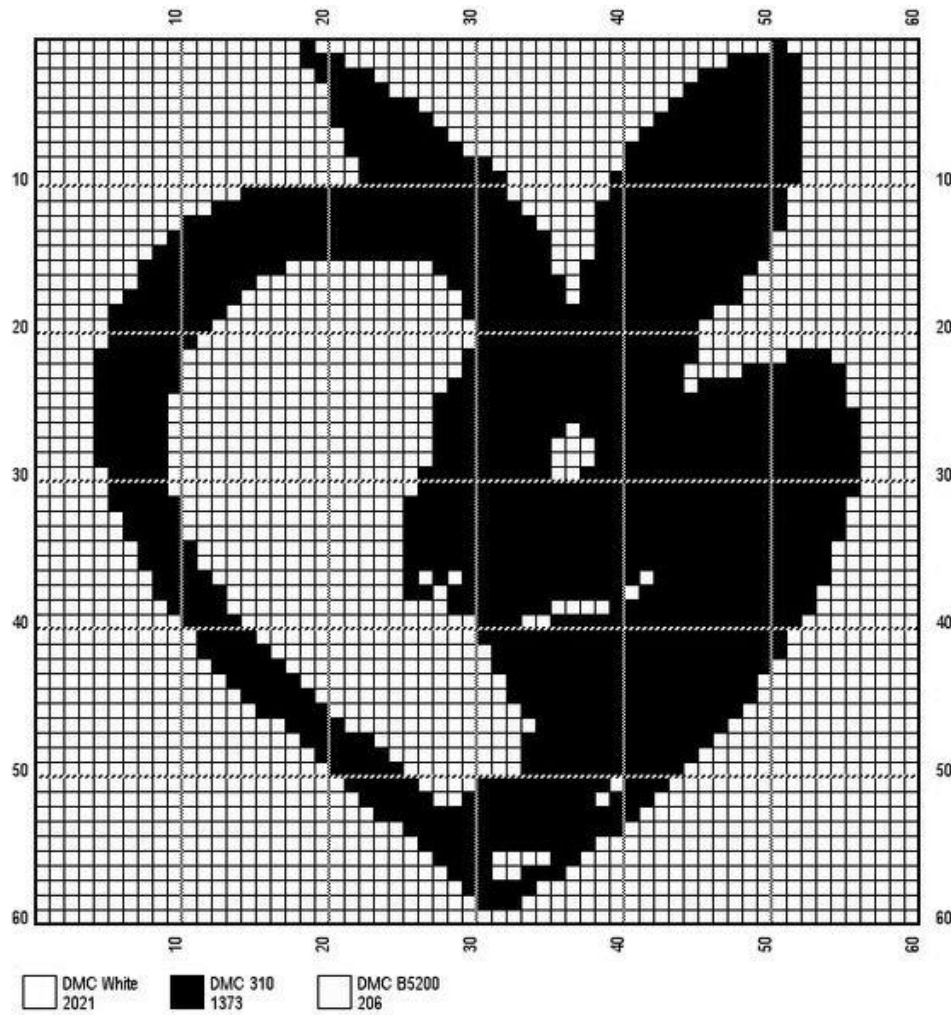

- | | | |
|--|--|--|
|  DMC White
840 |  DMC 310
654 |  DMC B5200
106 |
|--|--|--|

Created By Stitchboard.com's Free Pattern Wizard

Created By Stitchboard.com's Free Pattern Wizard

Created By Stitchboard.com's Free Pattern Wizard

Created By Stitchboard.com's Free Pattern Wizard

Created By Stitchboard.com's Free Pattern Wizard

	DMC
■ Rouge chié	349
■ Noir	310

Copyright © Carinne 07/2012
<http://passionbroderie77.over-blog.com/>
Ne peut être vendu !
Une petite photo si vous brodez cette grille ! MERCI !
passionbroderie77@orange.fr