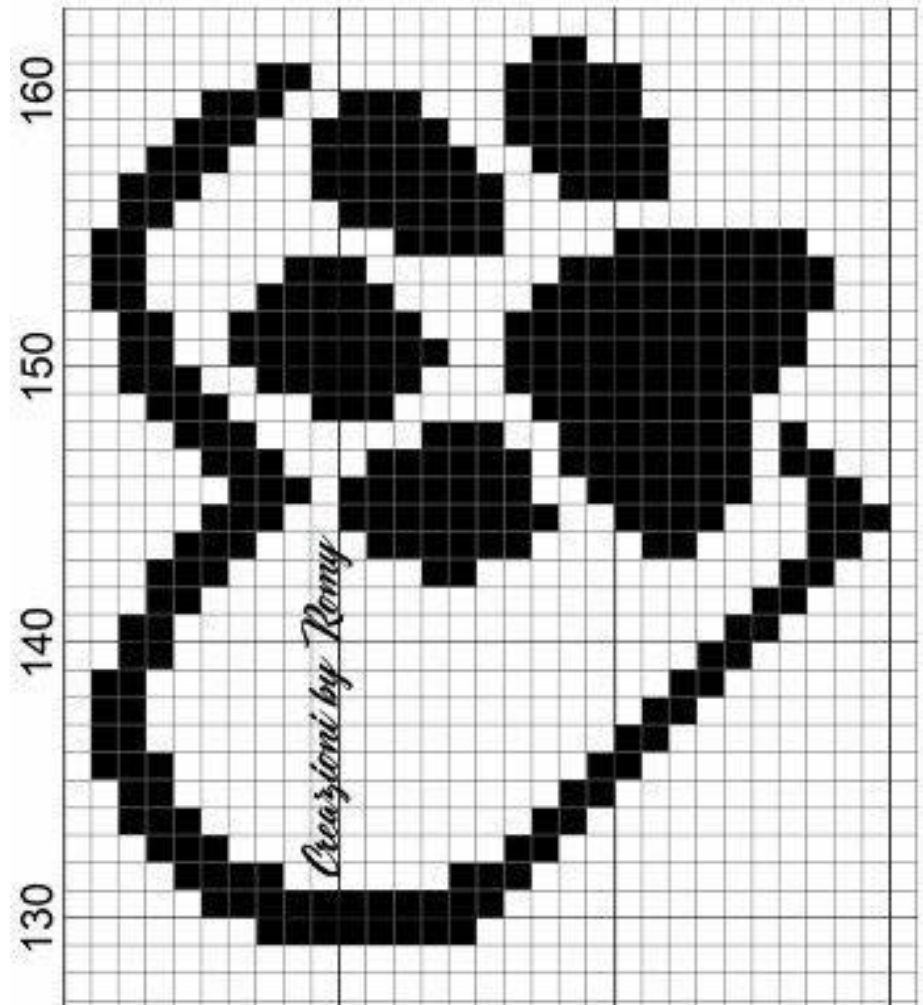

- | | | |
|--|--|--|
|  DMC White
840 |  DMC 310
654 |  DMC B5200
106 |
|--|--|--|

Created By Stitchboard.com's Free Pattern Wizard

Created By Stitchboard.com's Free Pattern Wizard

Created By Stitchboard.com's Free Pattern Wizard

Created By Stitchboard.com's Free Pattern Wizard

Created By Stitchboard.com's Free Pattern Wizard

	DMC
■ Rouge chié	349
■ Noir	310

Copyright © Carinne 07/2012
<http://passionbroderie77.over-blog.com/>
Ne peut être vendu !
Une petite photo si vous brodez cette grille ! MERCI !
passionbroderie77@orange.fr