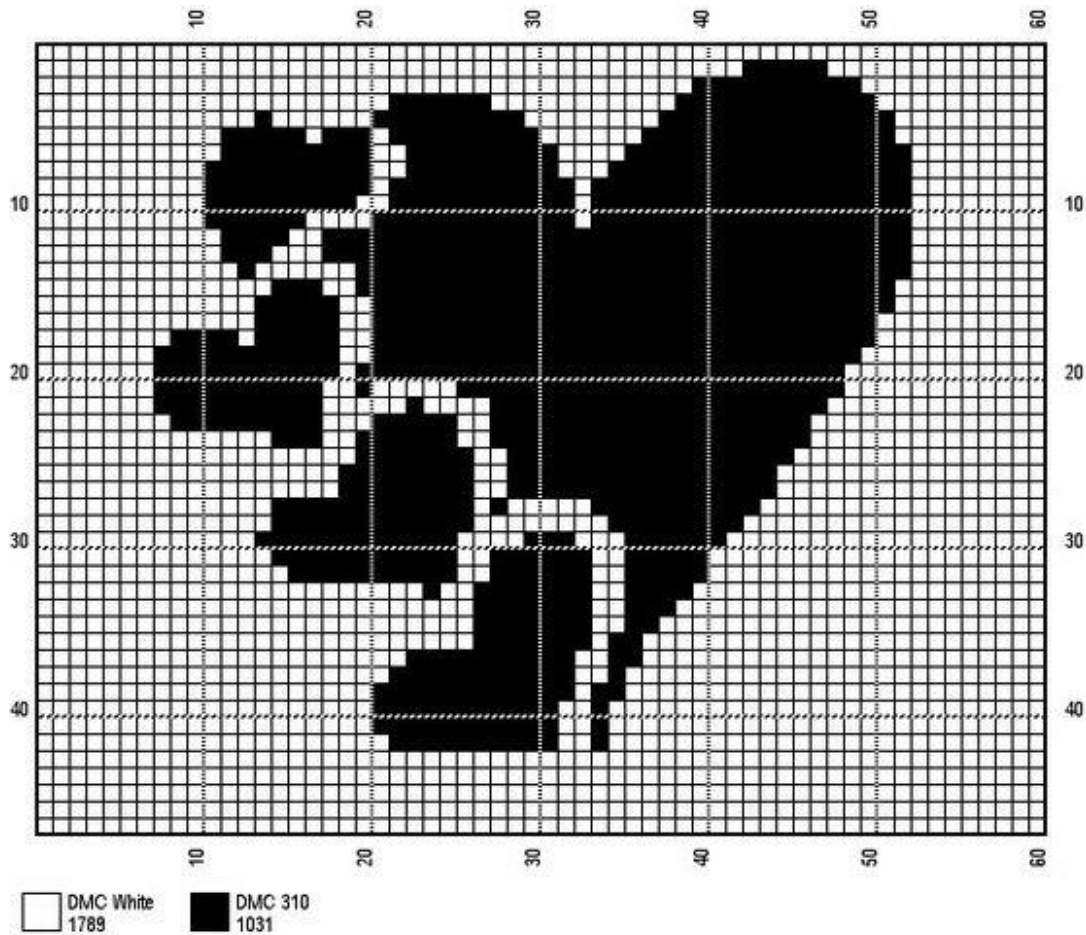

- | | | |
|--|--|--|
|  DMC White
840 |  DMC 310
654 |  DMC B5200
106 |
|--|--|--|

Created By Stitchboard.com's Free Pattern Wizard

Created By Stitchboard.com's Free Pattern Wizard

Created By Stitchboard.com's Free Pattern Wizard

Created By Stitchboard.com's Free Pattern Wizard

Created By Stitchboard.com's Free Pattern Wizard

	DMC
■ Rouge chié	349
■ Noir	310

Copyright © Carinne 07/2012
<http://passionbroderie77.over-blog.com/>
Ne peut être vendu !
Une petite photo si vous brodez cette grille ! MERCI !
passionbroderie77@orange.fr