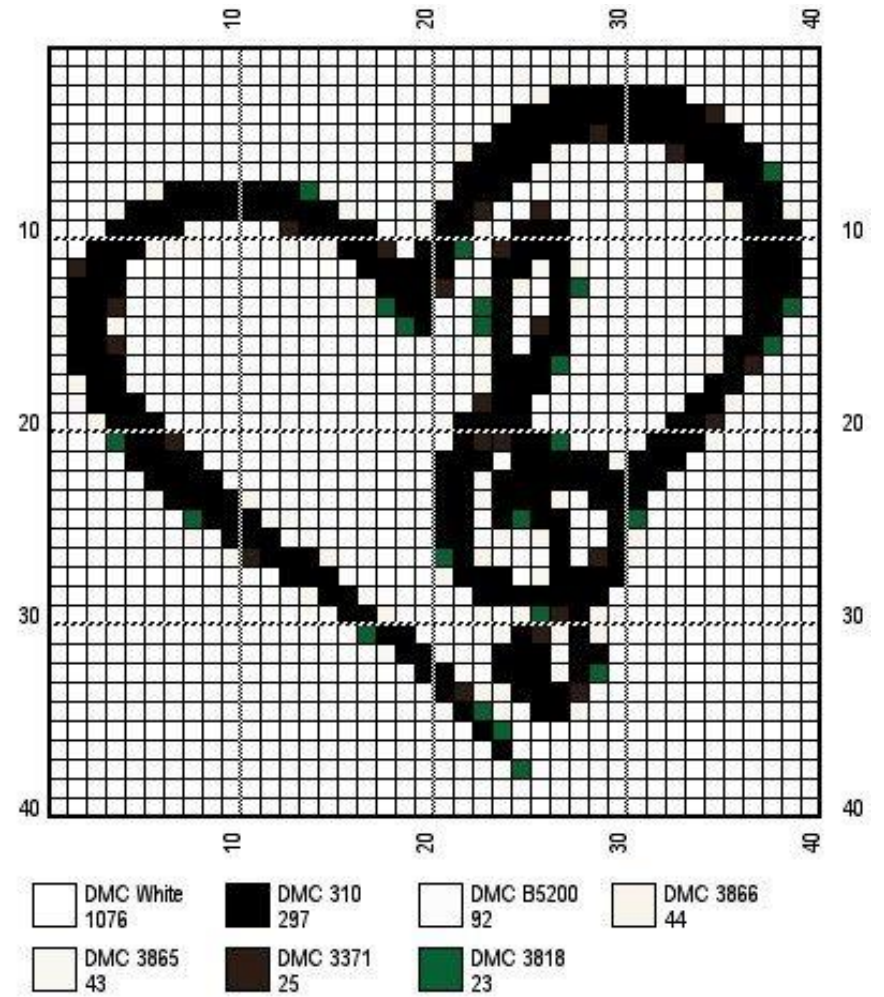

- | | | |
|--|--|--|
|  DMC White
840 |  DMC 310
654 |  DMC B5200
106 |
|--|--|--|

Created By Stitchboard.com's Free Pattern Wizard

Created By Stitchboard.com's Free Pattern Wizard

Created By Stitchboard.com's Free Pattern Wizard

Created By Stitchboard.com's Free Pattern Wizard

Created By Stitchboard.com's Free Pattern Wizard

	DMC
■ Rouge chié	349
■ Noir	310

Copyright © Carinne 07/2012
<http://passionbroderie77.over-blog.com/>
Ne peut être vendu !
Une petite photo si vous brodez cette grille ! MERCI !
passionbroderie77@orange.fr