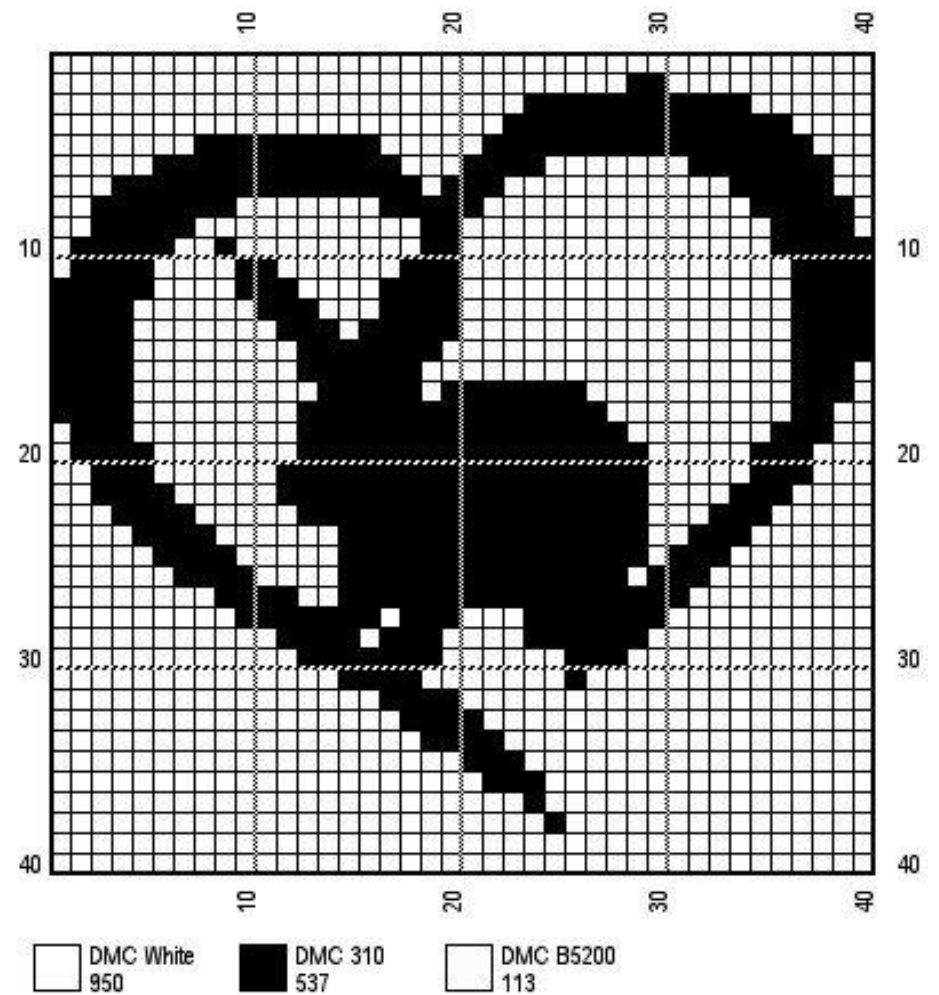

- | | | |
|--|--|--|
|  DMC White
840 |  DMC 310
654 |  DMC B5200
106 |
|--|--|--|

Created By Stitchboard.com's Free Pattern Wizard

Created By Stitchboard.com's Free Pattern Wizard

Created By Stitchboard.com's Free Pattern Wizard

Created By Stitchboard.com's Free Pattern Wizard

Created By Stitchboard.com's Free Pattern Wizard

	DMC
■ Rouge chié	349
■ Noir	310

Copyright © Carinne 07/2012
<http://passionbroderie77.over-blog.com/>
Ne peut être vendu !
Une petite photo si vous brodez cette grille ! MERCI !
passionbroderie77@orange.fr